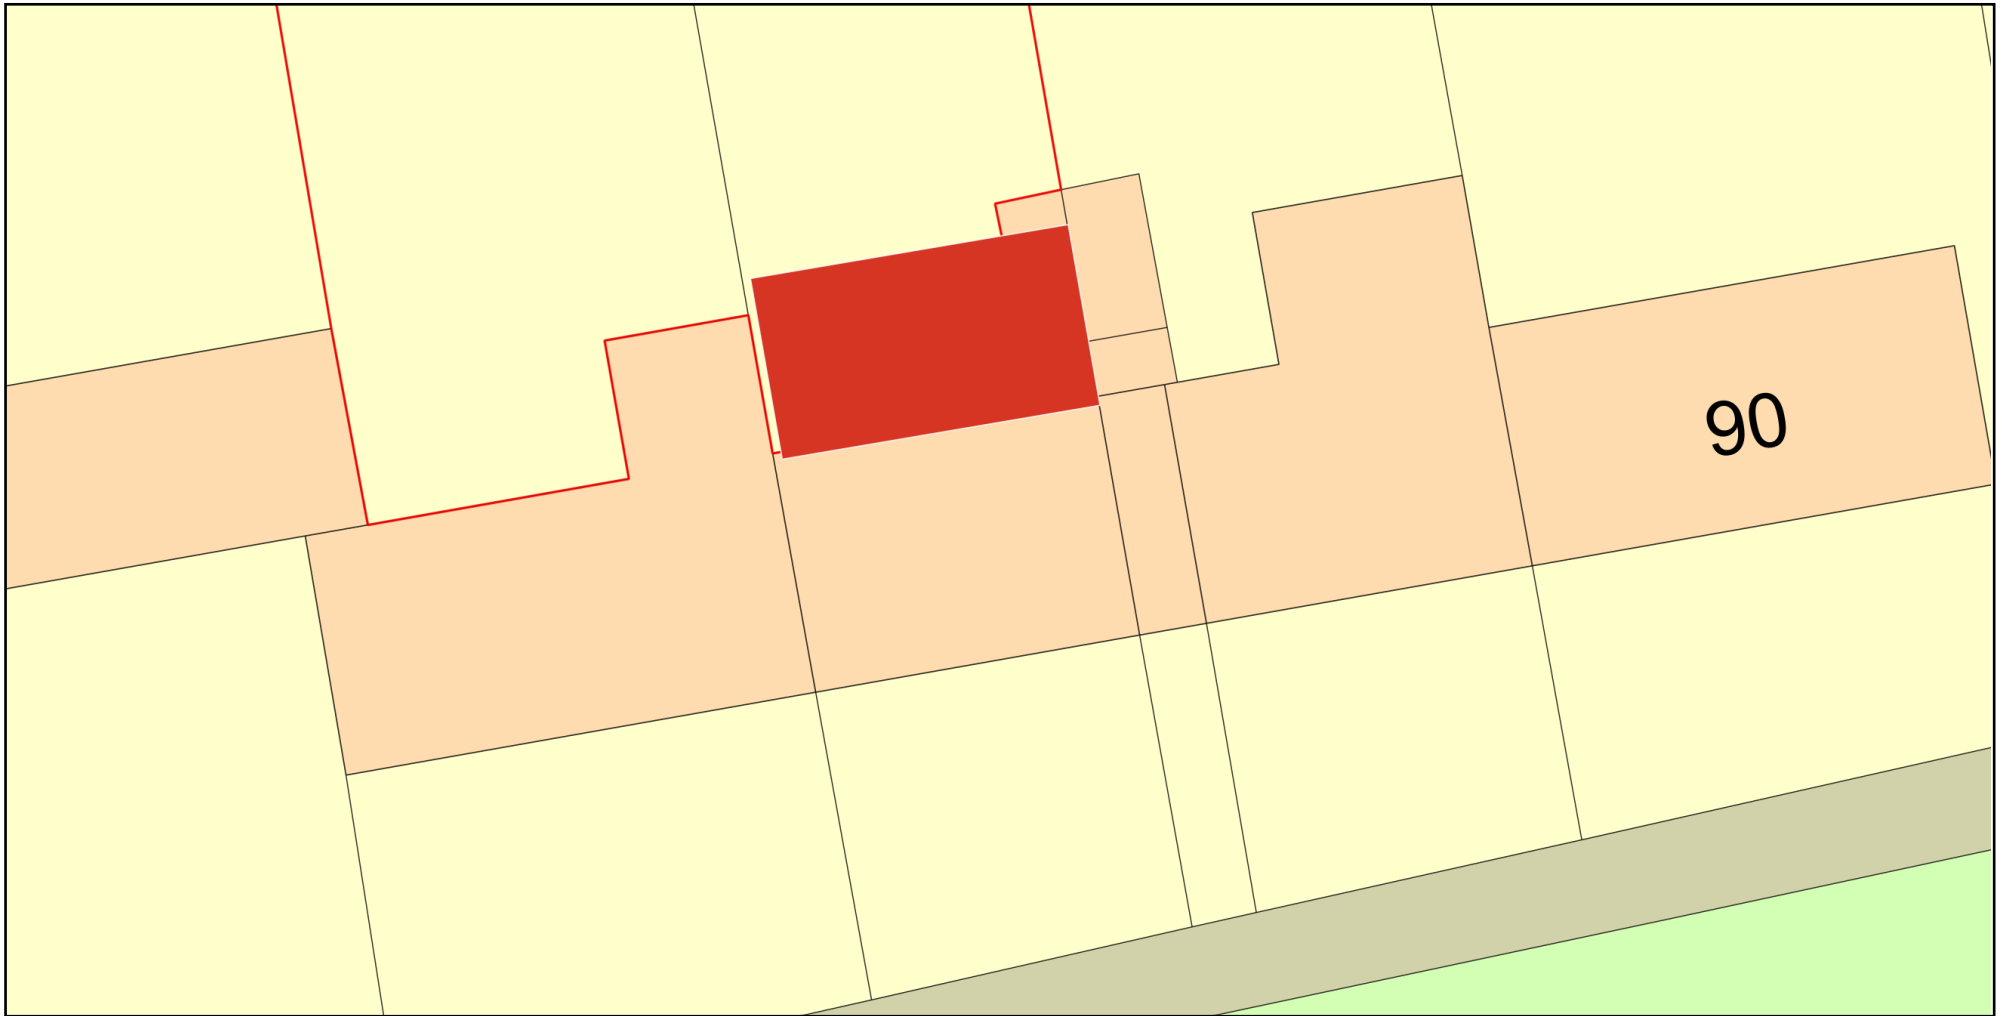

# 94 springfield road

Plan Produced for: planning portal

Date Produced: 15 Oct 2025

Plan Reference Number: TQRQM25288203742032

Scale: 1:200 @ A4

LOC01